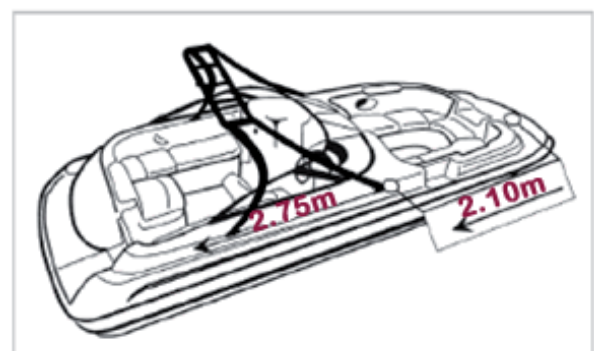

SPECIALITY TOWER COVER MEASURING GUIDE

"VST" V-Hull Runabout with Ski Tower

Tower slot starts 2.19 metres / 86-1/2" from bow and is 2.74 metres / 108" long.

"TST" Tournament Ski Boat with Ski Tower

Tower slot starts 1.94 metres / 76-1/2" from bow and is 2.63 metres / 103" long.

"DBT" Deck Boat with Ski Tower

Tower slot starts 2.10 metres / 83" from bow and is 108-1/2" long.

IF YOU ARE UNSURE PLEASE CONTACT US

1300 734 759

info@coverworld.com.au