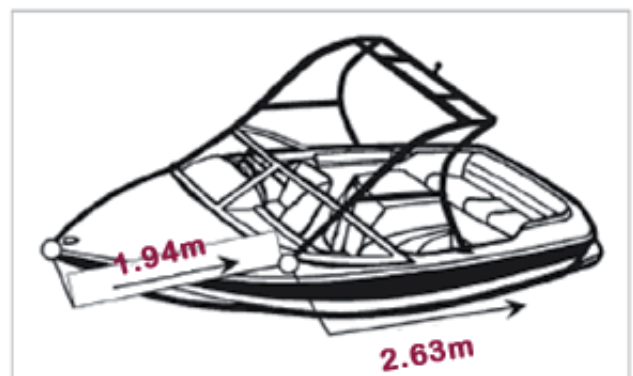

SPECIALITY TOWER COVER MEASURING GUIDE

"VST" V-Hull Runabout with Ski Tower

Tower slot starts 2.19 metres / 86-1/2" from bow and is 2.74 metres / 108" long.

"TST" Tournament Ski Boat with Ski Tower

Tower slot starts 1.94 metres / 76-1/2" from bow and is 2.63 metres / 103" long.

"DBT" Deck Boat with Ski Tower

Tower slot starts 2.10 metres / 83" from bow and is 108-1/2" long.

IF YOU ARE UNSURE PLEASE CONTACT US

1300 734 759

info@coverworld.com.au