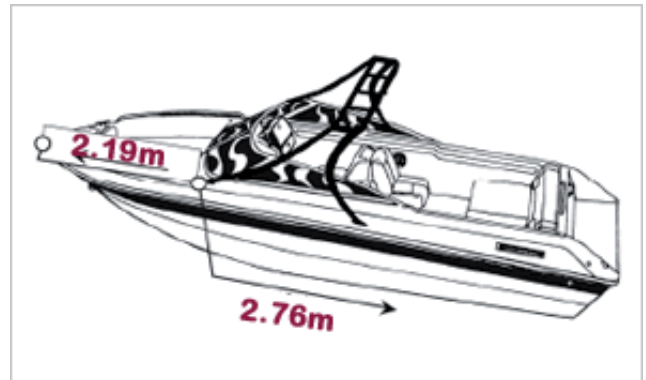

SPECIALITY TOWER COVER MEASURING GUIDE

"VST" V-Hull Runabout with Ski Tower

Tower slot starts 2.19 metres / 86-1/2" from bow and is 2.74 metres / 108" long.

"TST" Tournament Ski Boat with Ski Tower

Tower slot starts 1.94 metres / 76-1/2" from bow and is 2.63 metres / 103" long.

"DBT" Deck Boat with Ski Tower

Tower slot starts 2.10 metres / 83" from bow and is 108-1/2" long.

IF YOU ARE UNSURE PLEASE CONTACT US

1300 734 759

info@coverworld.com.au